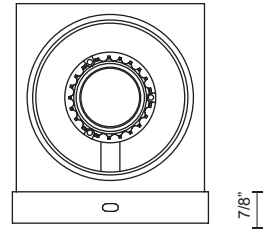

606032-LED

SPECIFICATION SHEET

PROJECT	
DATE	TYPE

Sophisticated LED technology meets indoor ceiling fixture

- White opal glass cylinder
- Brushed Nickel details
- Dimmable with ELV dimmer (Not included)
- 120V

Color Temp 3000K
CRI (Ra) >80
Dimming 100% - 10%
Rated Life 50,000 hours

Voltage	Watt	LED Lumens	Delivered Lumens	Finish(es)
120V	14W	1200	900*	BN

Metal Finishes:
BN - Brushed Nickel

White Opal Glass

*Subject to change with testing confirmation.