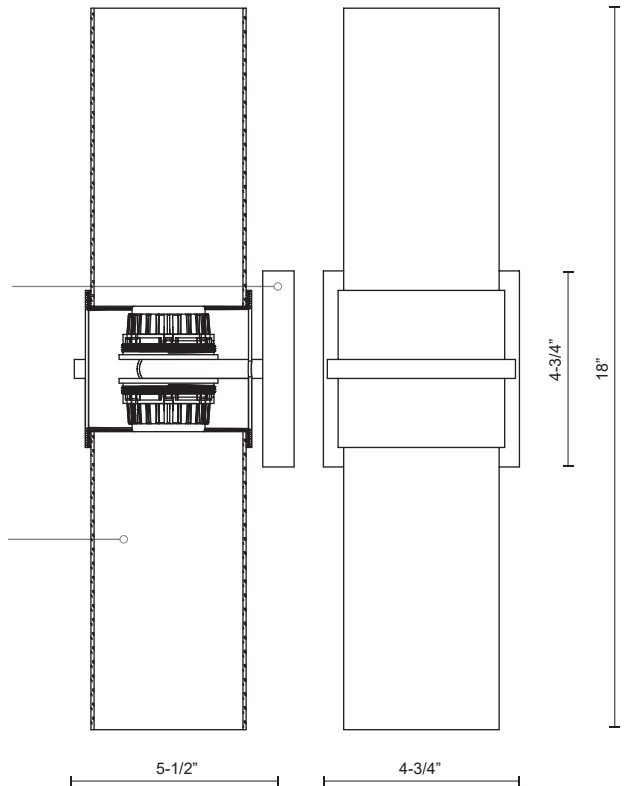

Metal Finishes:
BN - Brushed Nickel

White Opal Glass